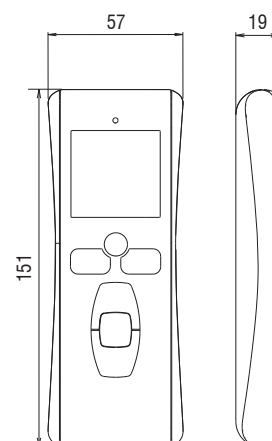

CODICE CODE	DESCRIZIONE DESCRIPTION	COLORE COLOUR	NR. CANALI NR. CHANNELS	TECNOLOGIA TECHNOLOGY	IMBALLO PACKAGE
2211135	GO-6T ELEGANCE Telecomando Multi-Timer GO-6T ELEGANCE Multi-Timer remote control	Nero / Black	6	Rolling code	1 pz / pc
2211134	GO-6T ELEGANCE Telecomando Multi-Timer GO-6T ELEGANCE Multi-Timer remote control	Bianco / White	6	Rolling code	1 pz / pc