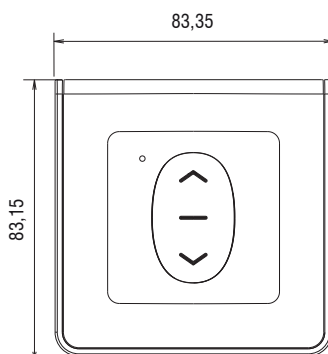

GAMMA FELLINI / FELLINI RANGE

TELECOMANDO
REMOTE CONTROL

SUPPORTO A PARETE
WALL SUPPORT

TELECOMANDO A PARETE
WALL REMOTE CONTROL

CARATTERISTICHE TECNICHE / TECHNICAL FEATURES:

- Telecomando classe III / Class III remote control
- Indice di protezione / Protection rating: **IP30**
- Frequenza di trasmissione / Transmission frequency: **433,42 MHz**
- Temperatura di esercizio / Working temperature: **0° C / + 40°C**
- Temperatura di immagazzinamento / Storage temperature: **0° C / + 70°C**
- Portata / Range: **20 m con due muri portanti interposti / with 2 support walls in between**
- Tipologia batteria / Battery type: **3V Litio / lithium CR 2430**
- Certificazioni / Certifications: **CE**
- Made in Italy

CODICE CODE	DESCRIZIONE DESCRIPTION	COLOURE COLOUR	NR. CANALI NR. CHANNELS	TECNOLOGIA TECHNOLOGY	IMBALLO PACKAGE
2211269	FELLINI 1 Telecomando / Remote control (supporto incluso / wall support included)	Nero / Black	1	Rolling code	1 pz / pc
2211270	FELLINI 5 Telecomando / Remote control (supporto incluso / wall support included)	Nero / Black	5	Rolling code	1 pz / pc
2211271	FELLINI SV Telecomando / Remote control (supporto incluso / wall support included)	Nero / Black	1	Rolling code	1 pz / pc
2211282	FELLINI 1P Telecomando da parete / Wall remote control	Nero / Black	1	Rolling code	1 pz / pc