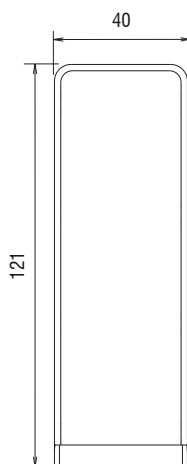

TELECOMANDO A PARETE
WALL REMOTE CONTROL