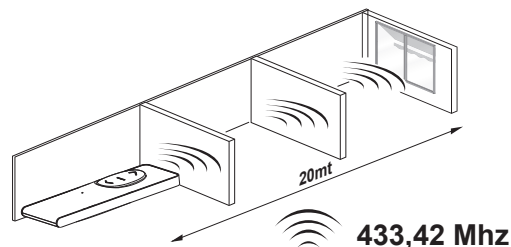

GAMMA FELLINI / FELLINI RANGE

TELECOMANDO
REMOTE CONTROL

SUPPORTO A PARETE
WALL SUPPORT

TELECOMANDO A PARETE
WALL REMOTE CONTROL

CARATTERISTICHE TECNICHE / TECHNICAL FEATURES:

- Telecomando classe III / Class III remote control
- Indice di protezione / Protection rating: **IP30**
- Frequenza di trasmissione / Transmission frequency: **433,42 MHz**
- Temperatura di esercizio / Working temperature: **0° C / + 40°C**
- Temperatura di immagazzinamento / Storage temperature: **0° C / + 70°C**
- Portata / Range: **20 m con due muri portanti interposti / with 2 support walls in between**
- Tipologia batteria / Battery type: **3V Litio / lithium CR 2430**
- Certificazioni / Certifications: **CE**
- Made in Italy

CODICE CODE	DESCRIZIONE DESCRIPTION	COLOURE COLOUR	NR. CANALI NR. CHANNELS	TECNOLOGIA TECHNOLOGY	IMBALLO PACKAGE
2211269	FELLINI 1 Telecomando / Remote control (supporto incluso / wall support included)	Nero / Black	1	Rolling code	1 pz / pc
2211270	FELLINI 5 Telecomando / Remote control (supporto incluso / wall support included)	Nero / Black	5	Rolling code	1 pz / pc
2211271	FELLINI SV Telecomando / Remote control (supporto incluso / wall support included)	Nero / Black	1	Rolling code	1 pz / pc
2211282	FELLINI 1P Telecomando da parete / Wall remote control	Nero / Black	1	Rolling code	1 pz / pc