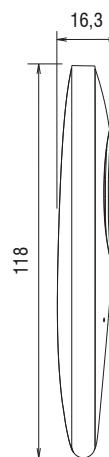

GAMMA FELLINI / FELLINI RANGE

TELECOMANDO
REMOTE CONTROL

SUPPORTO A PARETE
WALL SUPPORT

TELECOMANDO A PARETE
WALL REMOTE CONTROL

CARATTERISTICHE TECNICHE / TECHNICAL FEATURES:

- Telecomando classe III / Class III remote control
- Indice di protezione / Protection rating: **IP30**
- Frequenza di trasmissione / Transmission frequency: **433,42 MHz**
- Temperatura di esercizio / Working temperature: **0° C / + 40°C**
- Temperatura di immagazzinamento / Storage temperature: **0° C / + 70°C**
- Portata / Range: **20 m con due muri portanti interposti / with 2 support walls in between**
- Tipologia batteria / Battery type: **3V Litio / lithium CR 2430**
- Certificazioni / Certifications: **CE**
- Made in Italy

CODICE CODE	DESCRIZIONE DESCRIPTION	COLOURE COLOUR	NR. CANALI NR. CHANNELS	TECNOLOGIA TECHNOLOGY	IMBALLO PACKAGE
2211269	FELLINI 1 Telecomando / Remote control (supporto incluso / wall support included)	Nero / Black	1	Rolling code	1 pz / pc
2211270	FELLINI 5 Telecomando / Remote control (supporto incluso / wall support included)	Nero / Black	5	Rolling code	1 pz / pc
2211271	FELLINI SV Telecomando / Remote control (supporto incluso / wall support included)	Nero / Black	1	Rolling code	1 pz / pc
2211282	FELLINI 1P Telecomando da parete / Wall remote control	Nero / Black	1	Rolling code	1 pz / pc