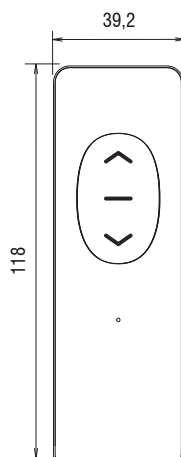

GAMMA FELLINI / FELLINI RANGE

TELECOMANDO
REMOTE CONTROL

SUPPORTO A PARETE
WALL SUPPORT

TELECOMANDO A PARETE
WALL REMOTE CONTROL

CARATTERISTICHE TECNICHE / TECHNICAL FEATURES:

- Telecomando classe III / Class III remote control
- Indice di protezione / Protection rating: **IP30**
- Frequenza di trasmissione / Transmission frequency: **433,42 MHz**
- Temperatura di esercizio / Working temperature: **0° C / + 40°C**
- Temperatura di immagazzinamento / Storage temperature: **0° C / + 70°C**
- Portata / Range: **20 m con due muri portanti interposti / with 2 support walls in between**
- Tipologia batteria / Battery type: **3V Litio / lithium CR 2430**
- Certificazioni / Certifications: **CE**
- Made in Italy

CODICE CODE	DESCRIZIONE DESCRIPTION	COLOURE COLOUR	NR. CANALI NR. CHANNELS	TECNOLOGIA TECHNOLOGY	IMBALLO PACKAGE
2211269	FELLINI 1 Telecomando / Remote control (supporto incluso / wall support included)	Nero / Black	1	Rolling code	1 pz / pc
2211270	FELLINI 5 Telecomando / Remote control (supporto incluso / wall support included)	Nero / Black	5	Rolling code	1 pz / pc
2211271	FELLINI SV Telecomando / Remote control (supporto incluso / wall support included)	Nero / Black	1	Rolling code	1 pz / pc
2211282	FELLINI 1P Telecomando da parete / Wall remote control	Nero / Black	1	Rolling code	1 pz / pc